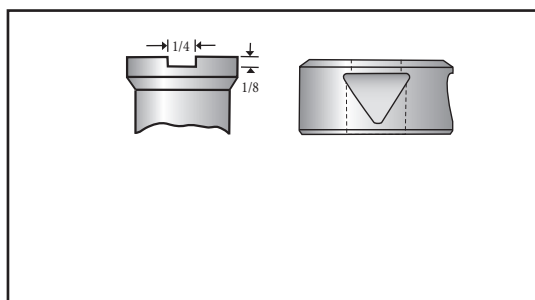

**241 Tip Holder**

**241 Punch Tip**  
Available up to 4"

**FLAT BAR SHEAR BLADES**

**ANGLE SHEAR BLADES**

**PUNCH STEMS AND COUPLING NUTS**

**OVERSIZE ATTACHMENT**

**PEDESTAL DIE HOLDER**